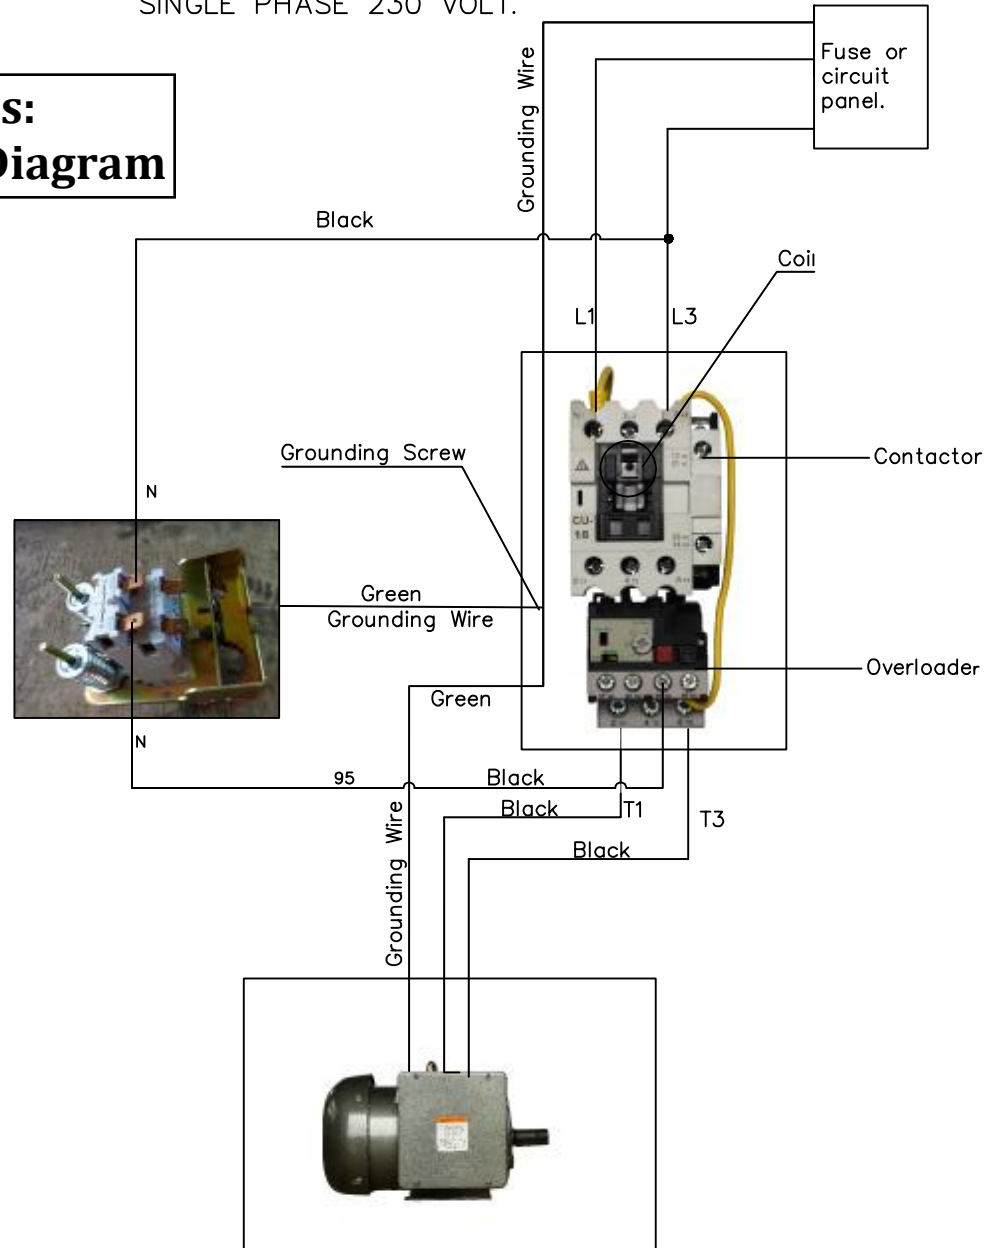

SINGLE PHASE 230 VOLT.

Industrial Series: Single Phase Wiring Diagram

For LaPlante Models:

V8051-335

V8071-205

V12071-452

V120101-452

1830 W. 15th St.